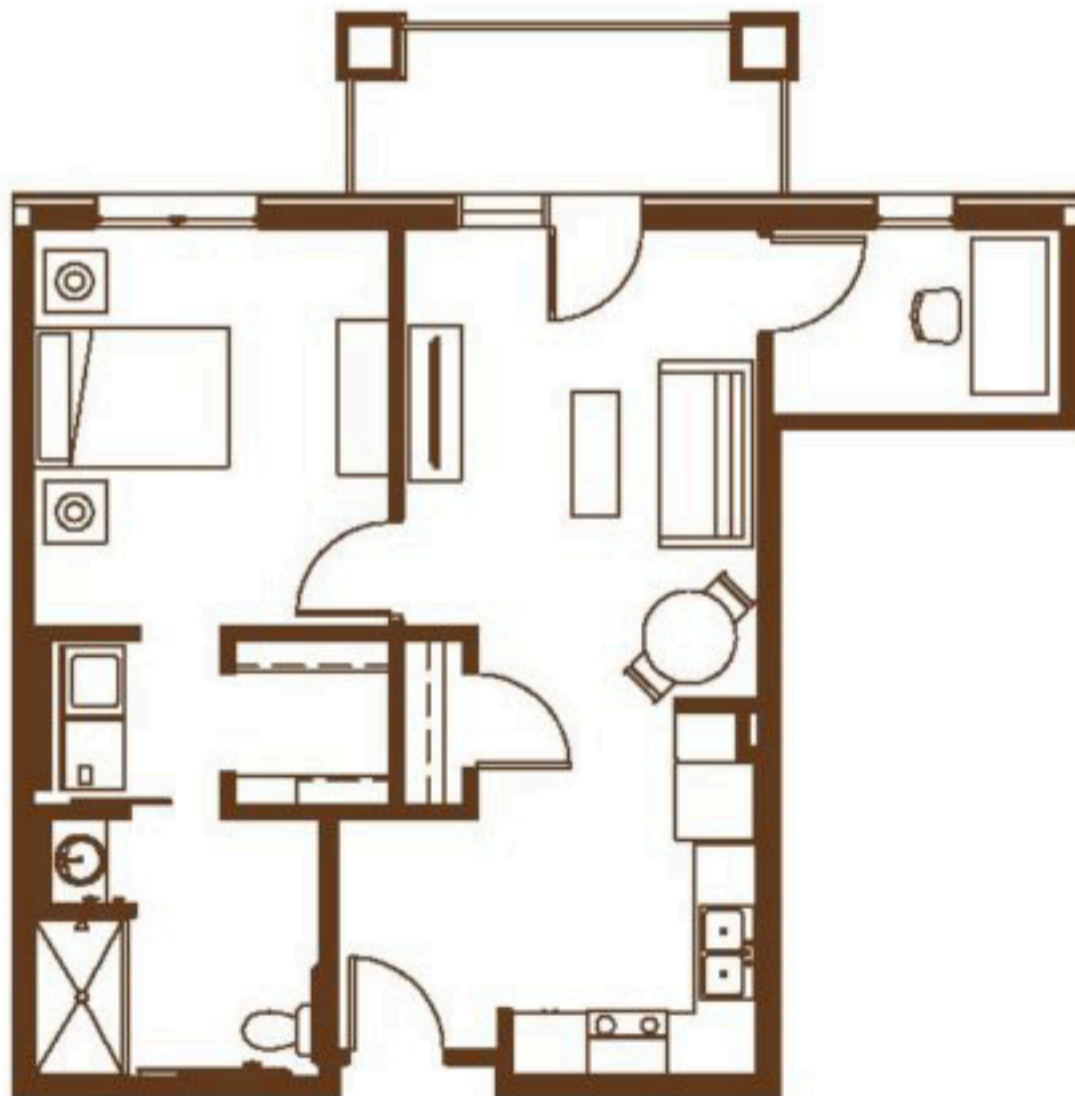

## INDEPENDENT LIVING

**D2**

**DOGWOOD**

*1 Bedroom*  
747 Sq. Ft.

*All square footages are approximate. 1/8"=1'-0" Scale.*

1260 EAST COUNTY ROAD E. • VADNAIS HEIGHTS, MN 55110 • (651) 829-3171 • GABLEPINES.COM