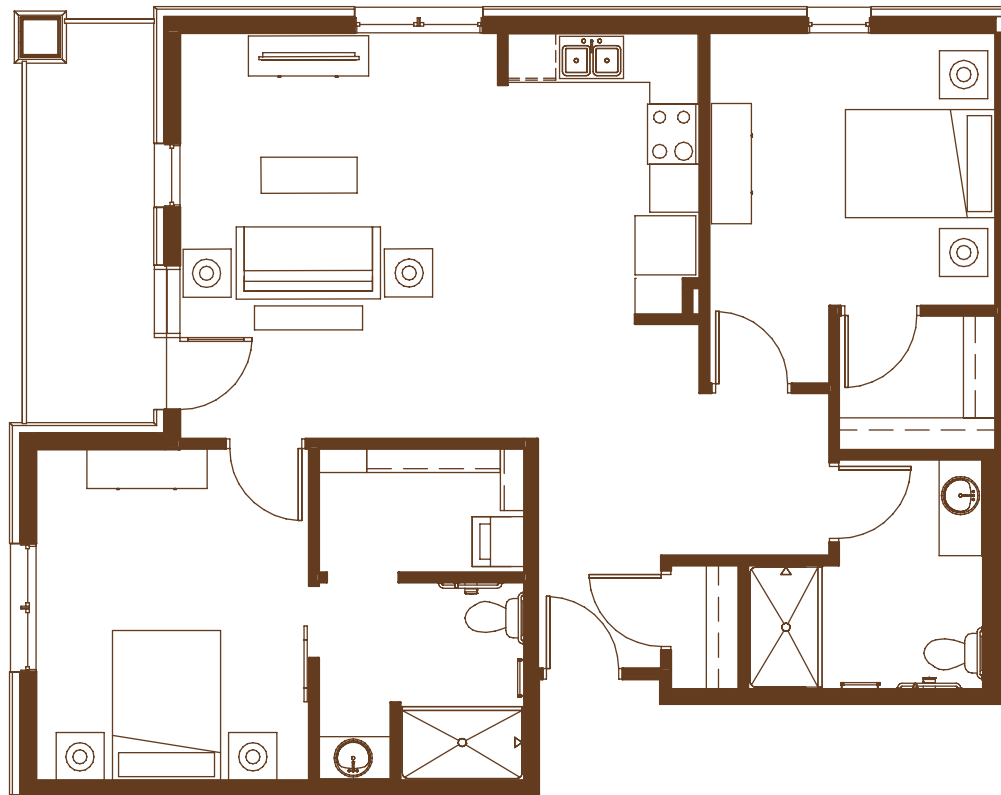

Managed by Life Care Services™

GABLE PINES

AT VADNAIS HEIGHTS

INDEPENDENT LIVING

N2

MAPLE

2 Bedroom
1,067 Sq. Ft.

All square footages are approximate. 1/8"=1'-0" Scale.

1260 EAST COUNTY ROAD E. • VADNAIS HEIGHTS, MN 55110 • (651) 829-3171 • GABLEPINES.COM

Managed by Life Care Services™

GABLE PINES

AT VADNAIS HEIGHTS

INDEPENDENT LIVING

PINE 2 Bedroom
1,129 Sq. Ft.

All square footages are approximate. 1/8"=1'-0" Scale.

1260 EAST COUNTY ROAD E. • VADNAIS HEIGHTS, MN 55110 • (651) 829-3171 • GABLEPINES.COM

Managed by Life Care Services™

GABLE PINES

AT VADNAIS HEIGHTS

INDEPENDENT LIVING

Q

OAK *1 Bedroom with Den*
932 Sq. Ft.