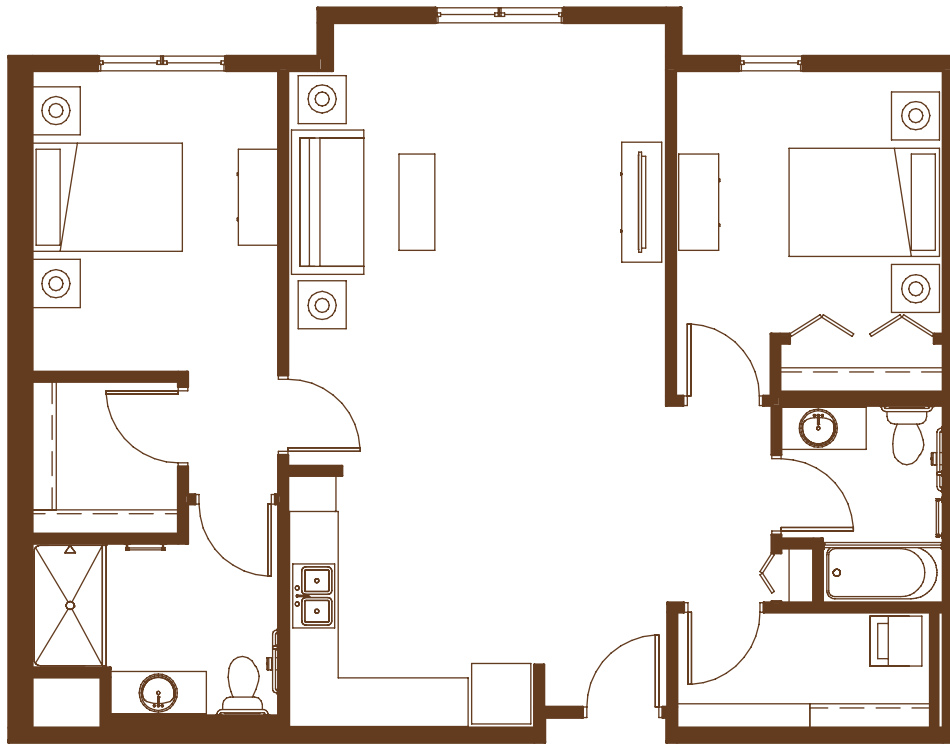

GABLE PINES

AT VADNAIS HEIGHTS

INDEPENDENT LIVING

D2 **DOGWOOD** *1 Bedroom*
747 Sq. Ft.

All square footages are approximate. 1/8"=1'-0" Scale.

1260 EAST COUNTY ROAD E. • VADNAIS HEIGHTS, MN 55110 • (651) 829-3171 • GABLEPINES.COM

Managed by Life Care Services™

GABLE PINES

AT VADNAIS HEIGHTS

INDEPENDENT LIVING

R

FIR 2 Bedroom
1,126 Sq. Ft.

All square footages are approximate. 1/8"=1'-0" Scale.

1260 EAST COUNTY ROAD E. • VADNAIS HEIGHTS, MN 55110 • (651) 829-3171 • GABLEPINES.COM

Managed by Life Care Services™

GABLE PINES

AT VADNAIS HEIGHTS

INDEPENDENT LIVING

D3

BIRCH

1 Bedroom
681 Sq. Ft.

All square footages are approximate. 1/8"=1'-0" Scale.