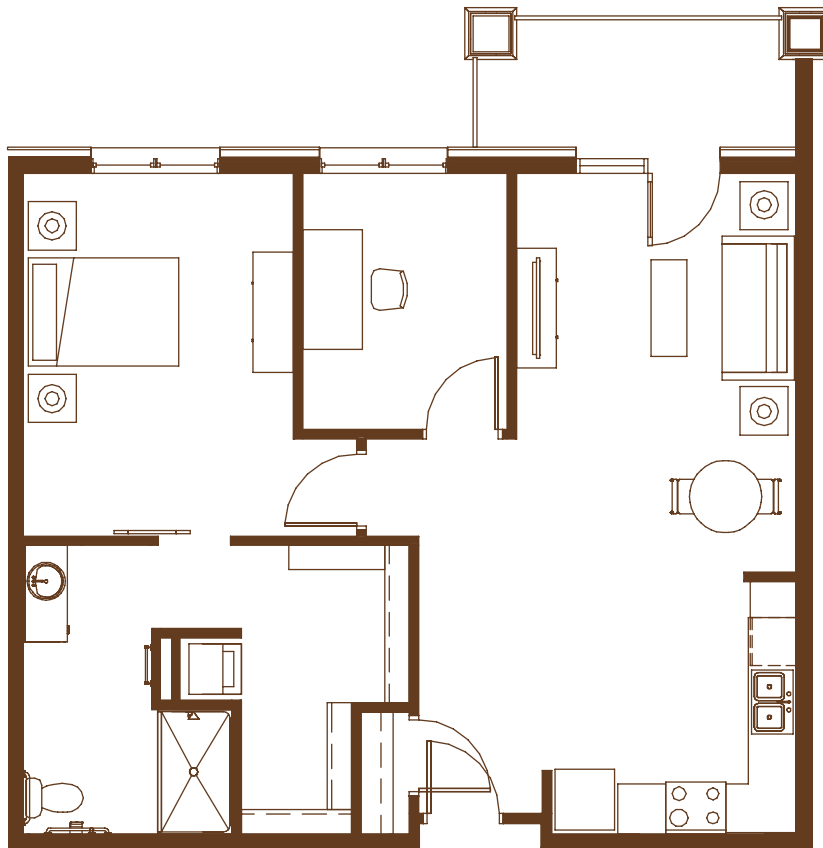

1260 EAST COUNTY ROAD E. • VADNAIS HEIGHTS, MN 55110 • (651) 829-3171 • GABLEPINES.COM

Managed by Life Care Services™

GABLE PINES

AT VADNAIS HEIGHTS

INDEPENDENT LIVING

PINE 2 Bedroom
1,129 Sq. Ft.

All square footages are approximate. 1/8"=1'-0" Scale.

1260 EAST COUNTY ROAD E. • VADNAIS HEIGHTS, MN 55110 • (651) 829-3171 • GABLEPINES.COM

Managed by Life Care Services™

GABLE PINES

AT VADNAIS HEIGHTS

INDEPENDENT LIVING

Q

OAK *1 Bedroom with Den*
932 Sq. Ft.

All square footages are approximate. 1/8"=1'-0" Scale.

1260 EAST COUNTY ROAD E. • VADNAIS HEIGHTS, MN 55110 • (651) 829-3171 • GABLEPINES.COM

Managed by Life Care Services™