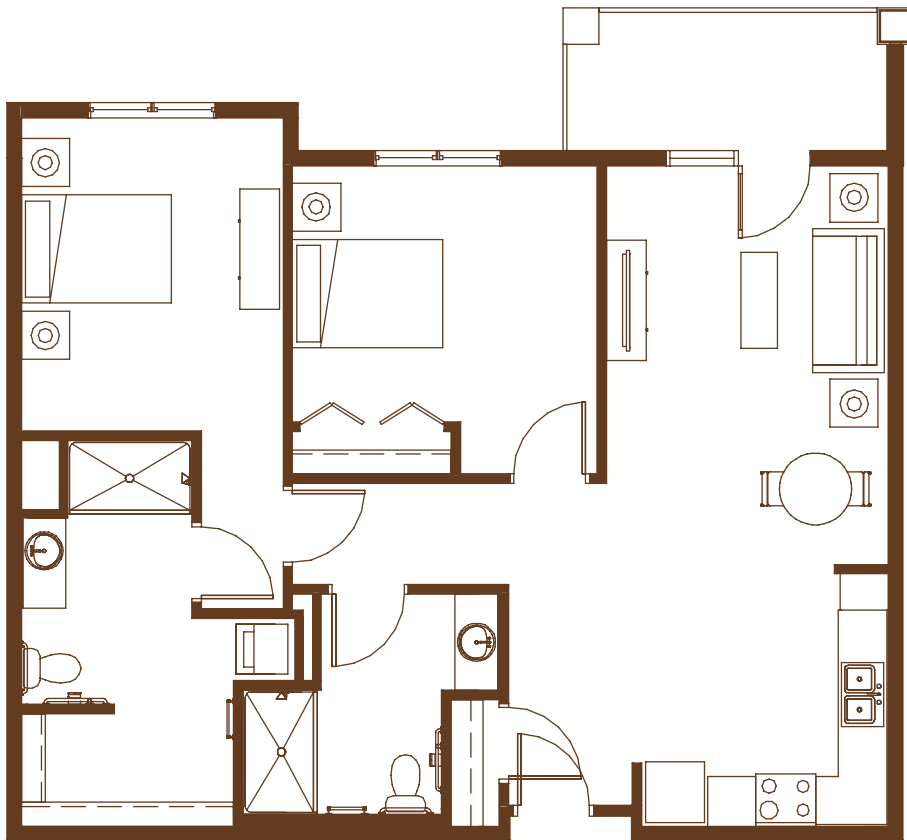

Managed by Life Care Services™

GABLE PINES

AT VADNAIS HEIGHTS

INDEPENDENT LIVING

N2

MAPLE

2 Bedroom
1,067 Sq. Ft.

All square footages are approximate. 1/8"=1'-0" Scale.

1260 EAST COUNTY ROAD E. • VADNAIS HEIGHTS, MN 55110 • (651) 829-3171 • GABLEPINES.COM

Managed by Life Care Services™

GABLE PINES

AT VADNAIS HEIGHTS

INDEPENDENT LIVING

PINE 2 Bedroom
1,129 Sq. Ft.

All square footages are approximate. 1/8"=1'-0" Scale.

1260 EAST COUNTY ROAD E. • VADNAIS HEIGHTS, MN 55110 • (651) 829-3171 • GABLEPINES.COM

Managed by Life Care Services™

GABLE PINES

AT VADNAIS HEIGHTS

INDEPENDENT LIVING

Q

OAK *1 Bedroom with Den*
932 Sq. Ft.