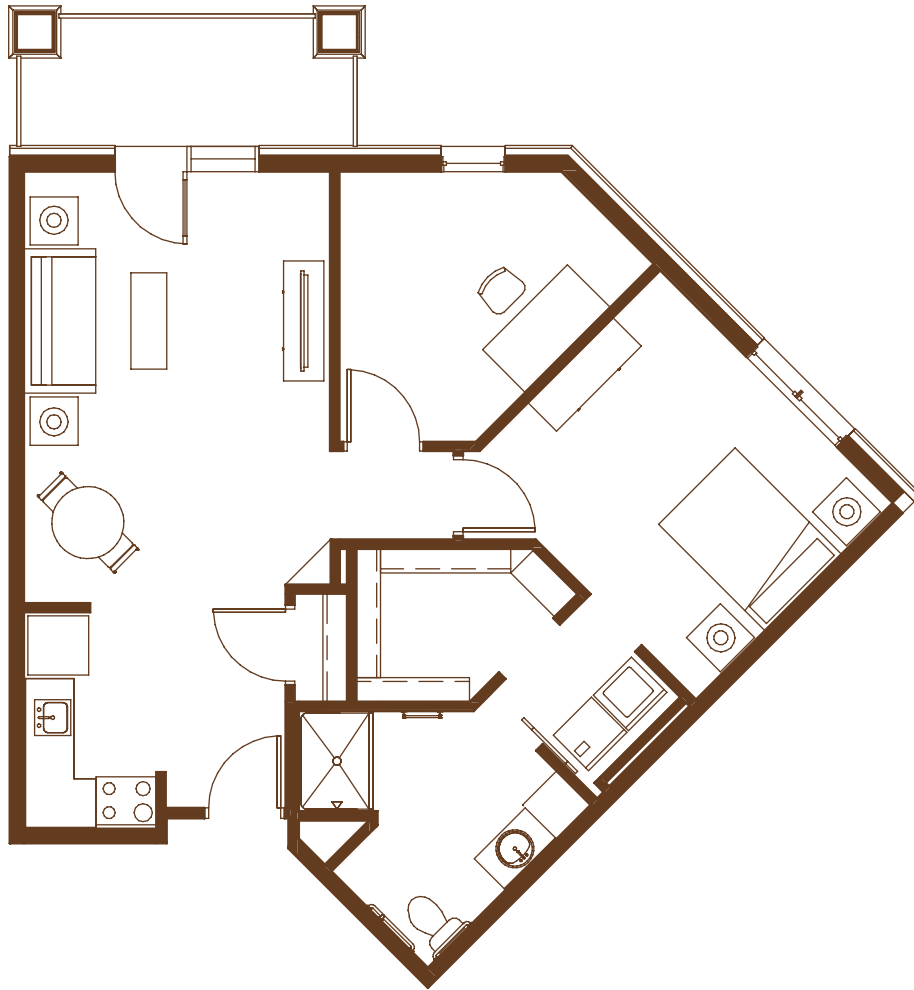

Managed by Life Care Services™

GABLE PINES

AT VADNAIS HEIGHTS

INDEPENDENT LIVING

D3

BIRCH

1 Bedroom
681 Sq. Ft.

All square footages are approximate. 1/8"=1'-0" Scale.

All square footages are approximate. 1/8"=1'-0" Scale.

1260 EAST COUNTY ROAD E. • VADNAIS HEIGHTS, MN 55110 • (651) 829-3171 • GABLEPINES.COM

Managed by  Life Care Services™

GABLE PINES

AT VADNAIS HEIGHTS

INDEPENDENT LIVING

H2

CEDAR *1 Bedroom with Den*
879 Sq. Ft.

All square footages are approximate. 1/8"=1'-0" Scale.

1260 EAST COUNTY ROAD E. • VADNAIS HEIGHTS, MN 55110 • (651) 829-3171 • GABLEPINES.COM

Managed by Life Care Services™