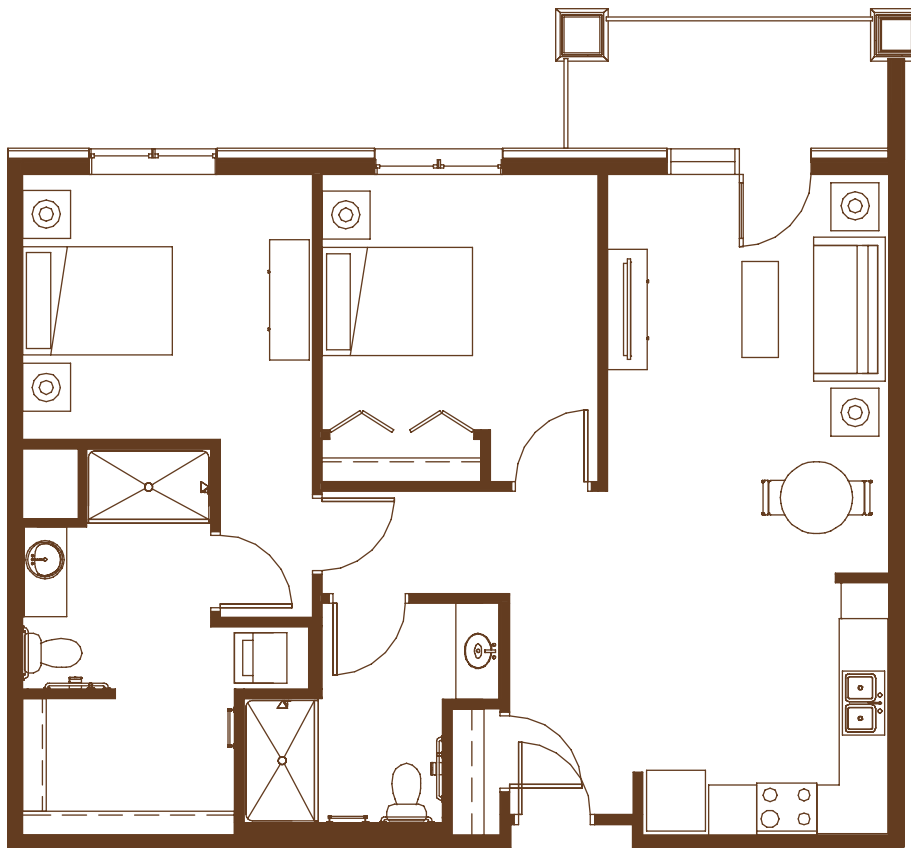

GABLE PINES

AT VADNAIS HEIGHTS

INDEPENDENT LIVING

N

ASPEN 2 Bedroom
1,043 Sq. Ft.

All square footages are approximate. 1/8"=1'-0" Scale.

1260 EAST COUNTY ROAD E. • VADNAIS HEIGHTS, MN 55110 • (651) 829-3171 • GABLEPINES.COM

Managed by Life Care Services™