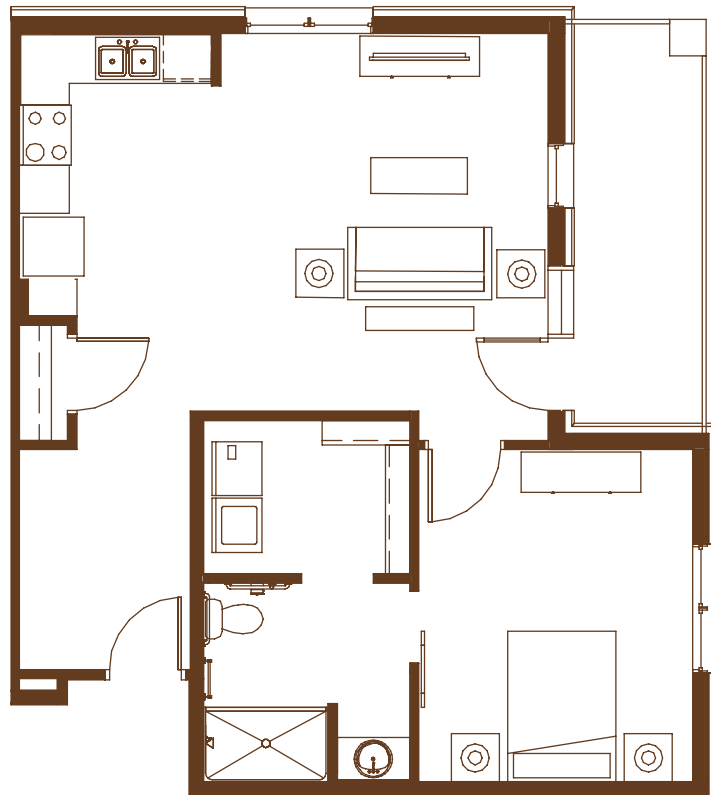

Managed by Life Care Services™

GABLE PINES

AT VADNAIS HEIGHTS

INDEPENDENT LIVING

D3

BIRCH

1 Bedroom
681 Sq. Ft.

All square footages are approximate. 1/8"=1'-0" Scale.

1260 EAST COUNTY ROAD E. • VADNAIS HEIGHTS, MN 55110 • (651) 829-3171 • GABLEPINES.COM

Managed by  Life Care Services™

GABLE PINES

AT VADNAIS HEIGHTS

INDEPENDENT LIVING

F

WILLOW

1 Bedroom
792 Sq. Ft.

All square footages are approximate. 1/8"=1'-0" Scale.

1260 EAST COUNTY ROAD E. • VADNAIS HEIGHTS, MN 55110 • (651) 829-3171 • GABLEPINES.COM

Managed by  Life Care Services™

GABLE PINES

AT VADNAIS HEIGHTS