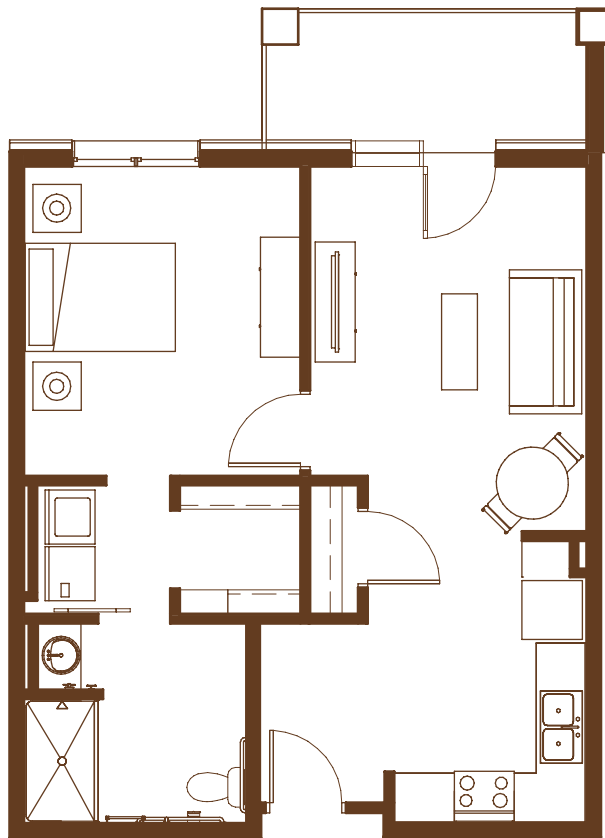

Managed by Life Care Services™

GABLE PINES

AT VADNAIS HEIGHTS

INDEPENDENT LIVING

R

FIR 2 Bedroom
1,126 Sq. Ft.

All square footages are approximate. 1/8"=1'-0" Scale.

1260 EAST COUNTY ROAD E. • VADNAIS HEIGHTS, MN 55110 • (651) 829-3171 • GABLEPINES.COM

Managed by Life Care Services™

GABLE PINES

AT VADNAIS HEIGHTS

INDEPENDENT LIVING

D3

BIRCH

1 Bedroom
681 Sq. Ft.

All square footages are approximate. 1/8"=1'-0" Scale.