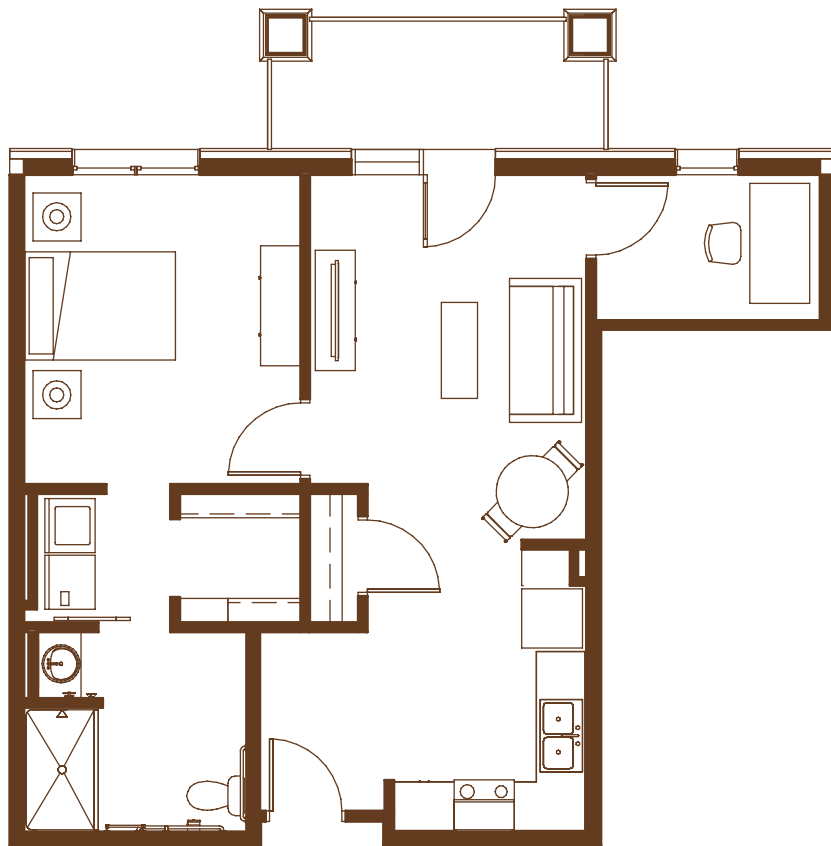

GABLE PINES

AT VADNAIS HEIGHTS

INDEPENDENT LIVING

D2 **DOGWOOD** *1 Bedroom*
747 Sq. Ft.

All square footages are approximate. 1/8"=1'-0" Scale.

1260 EAST COUNTY ROAD E. • VADNAIS HEIGHTS, MN 55110 • (651) 829-3171 • GABLEPINES.COM

Managed by Life Care Services™

GABLE PINES

AT VADNAIS HEIGHTS

INDEPENDENT LIVING

R

FIR 2 Bedroom
1,126 Sq. Ft.

All square footages are approximate. 1/8"=1'-0" Scale.

1260 EAST COUNTY ROAD E. • VADNAIS HEIGHTS, MN 55110 • (651) 829-3171 • GABLEPINES.COM

Managed by Life Care Services™

GABLE PINES

AT VADNAIS HEIGHTS

INDEPENDENT LIVING

D3

BIRCH

1 Bedroom
681 Sq. Ft.

All square footages are approximate. 1/8"=1'-0" Scale.