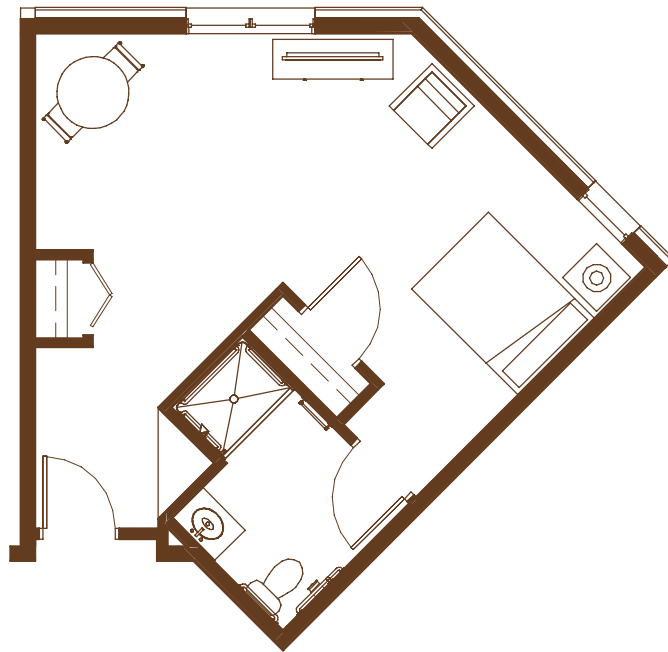

Managed by Life Care Services™

GABLE PINES

AT VADNAIS HEIGHTS

MEMORY CARE

X

OSPREY

Studio
446 Sq. Ft.

All square footages are approximate. 1/8"=1'-0" Scale.

1260 EAST COUNTY ROAD E. • VADNAIS HEIGHTS, MN 55110 • (651) 829-3171 • GABLEPINES.COM

Managed by Life Care Services™

GABLE PINES

AT VADNAIS HEIGHTS

MEMORY CARE

WARBLER *Studio*
471 Sq. Ft.

All square footages are approximate. 1/8"=1'-0" Scale.

1260 EAST COUNTY ROAD E. • VADNAIS HEIGHTS, MN 55110 • (651) 829-3171 • GABLEPINES.COM

Managed by  Life Care Services™

GABLE PINES

AT VADNAIS HEIGHTS

MEMORY CARE

Z

HERON *Studio Deluxe*
558 Sq. Ft.

All square footages are approximate. 1/8"=1'-0" Scale.