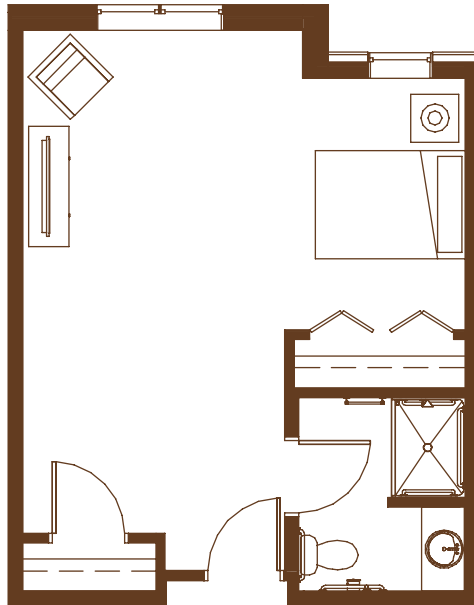

Managed by Life Care Services™

GABLE PINES

AT VADNAIS HEIGHTS

MEMORY CARE

X

OSPREY

Studio
446 Sq. Ft.

All square footages are approximate. 1/8"=1'-0" Scale.

1260 EAST COUNTY ROAD E. • VADNAIS HEIGHTS, MN 55110 • (651) 829-3171 • GABLEPINES.COM

Managed by Life Care Services™

GABLE PINES

AT VADNAIS HEIGHTS

MEMORY CARE

WARBLER *Studio*
471 Sq. Ft.

All square footages are approximate. 1/8"=1'-0" Scale.