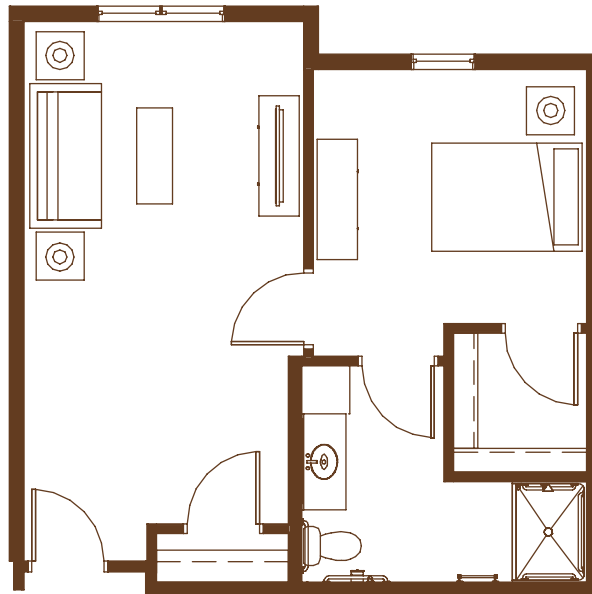

1260 EAST COUNTY ROAD E. • VADNAIS HEIGHTS, MN 55110 • (651) 829-3171 • GABLEPINES.COM

Managed by  Life Care Services™

GABLE PINES

AT VADNAIS HEIGHTS

MEMORY CARE

Z

HERON *Studio Deluxe*
558 Sq. Ft.

All square footages are approximate. 1/8"=1'-0" Scale.