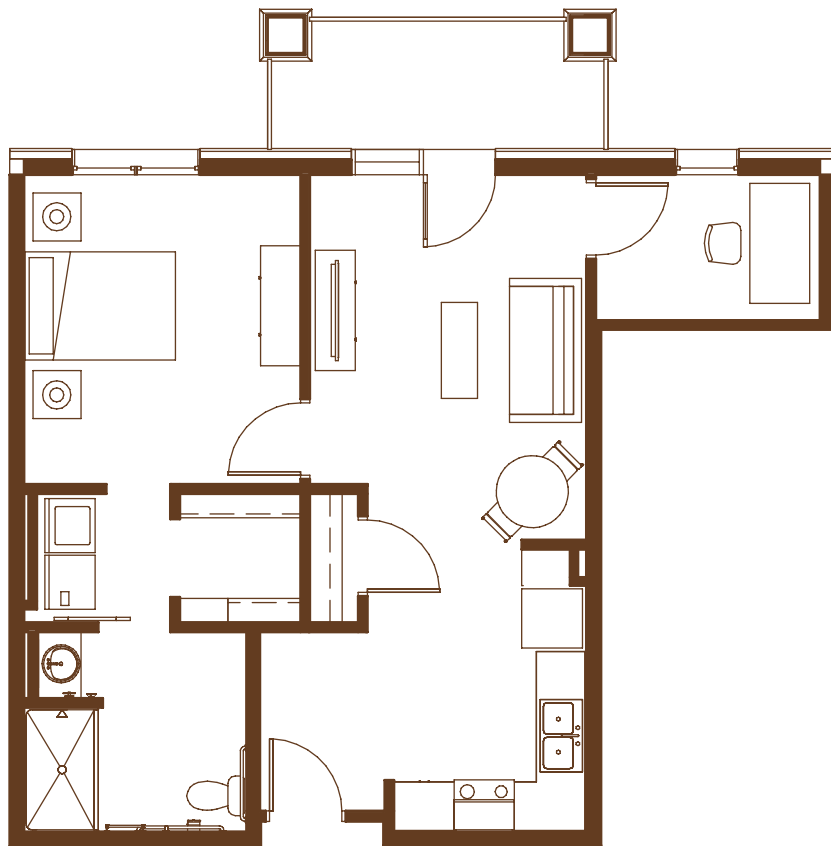

GABLE PINES

AT VADNAIS HEIGHTS

INDEPENDENT LIVING

D2 **DOGWOOD** *1 Bedroom*
747 Sq. Ft.

All square footages are approximate. 1/8"=1'-0" Scale.

1260 EAST COUNTY ROAD E. • VADNAIS HEIGHTS, MN 55110 • (651) 829-3171 • GABLEPINES.COM

Managed by Life Care Services™

GABLE PINES

AT VADNAIS HEIGHTS

INDEPENDENT LIVING

D3

BIRCH

1 Bedroom
681 Sq. Ft.

All square footages are approximate. 1/8"=1'-0" Scale.