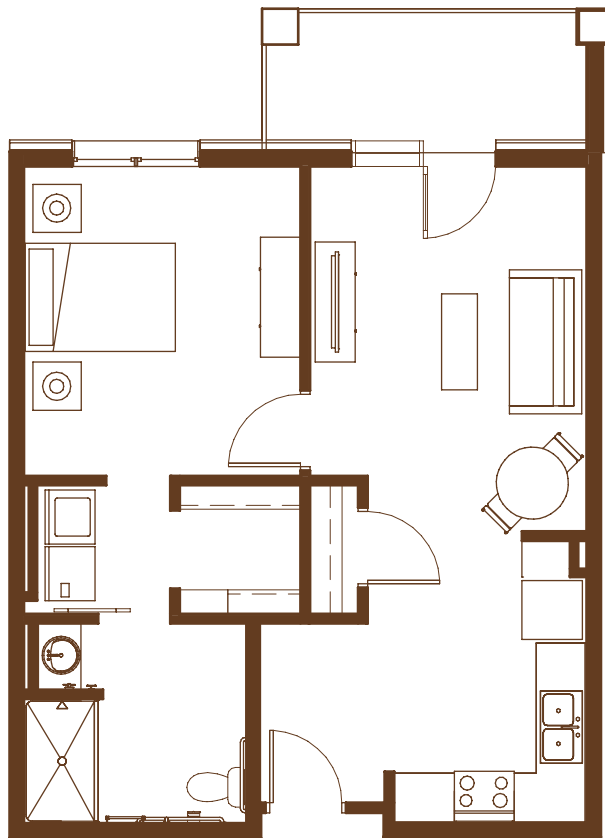

GABLE PINES

AT VADNAIS HEIGHTS

INDEPENDENT LIVING

D2 **DOGWOOD** *1 Bedroom*
747 Sq. Ft.

All square footages are approximate. 1/8"=1'-0" Scale.

1260 EAST COUNTY ROAD E. • VADNAIS HEIGHTS, MN 55110 • (651) 829-3171 • GABLEPINES.COM

Managed by Life Care Services™

GABLE PINES

AT VADNAIS HEIGHTS

INDEPENDENT LIVING

D3

BIRCH

1 Bedroom
681 Sq. Ft.

All square footages are approximate. 1/8"=1'-0" Scale.