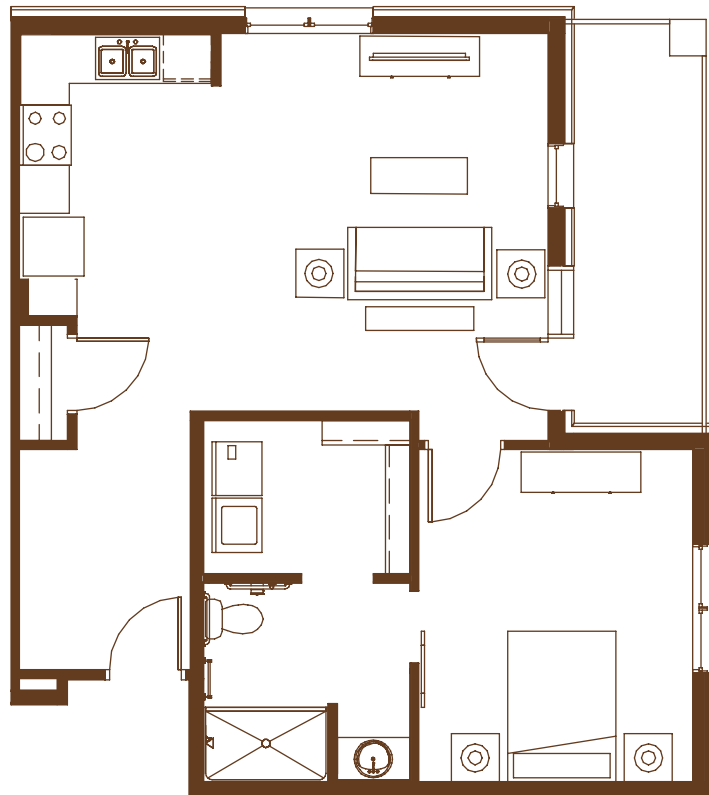

Managed by Life Care Services™

GABLE PINES

AT VADNAIS HEIGHTS

INDEPENDENT LIVING

D3

BIRCH

1 Bedroom
681 Sq. Ft.

All square footages are approximate. 1/8"=1'-0" Scale.

1260 EAST COUNTY ROAD E. • VADNAIS HEIGHTS, MN 55110 • (651) 829-3171 • GABLEPINES.COM

Managed by  Life Care Services™

GABLE PINES

AT VADNAIS HEIGHTS

INDEPENDENT LIVING

F

WILLOW

1 Bedroom
792 Sq. Ft.

All square footages are approximate. 1/8"=1'-0" Scale.

1260 EAST COUNTY ROAD E. • VADNAIS HEIGHTS, MN 55110 • (651) 829-3171 • GABLEPINES.COM

Managed by Life Care Services™

GABLE PINES

AT VADNAIS HEIGHTS

INDEPENDENT LIVING