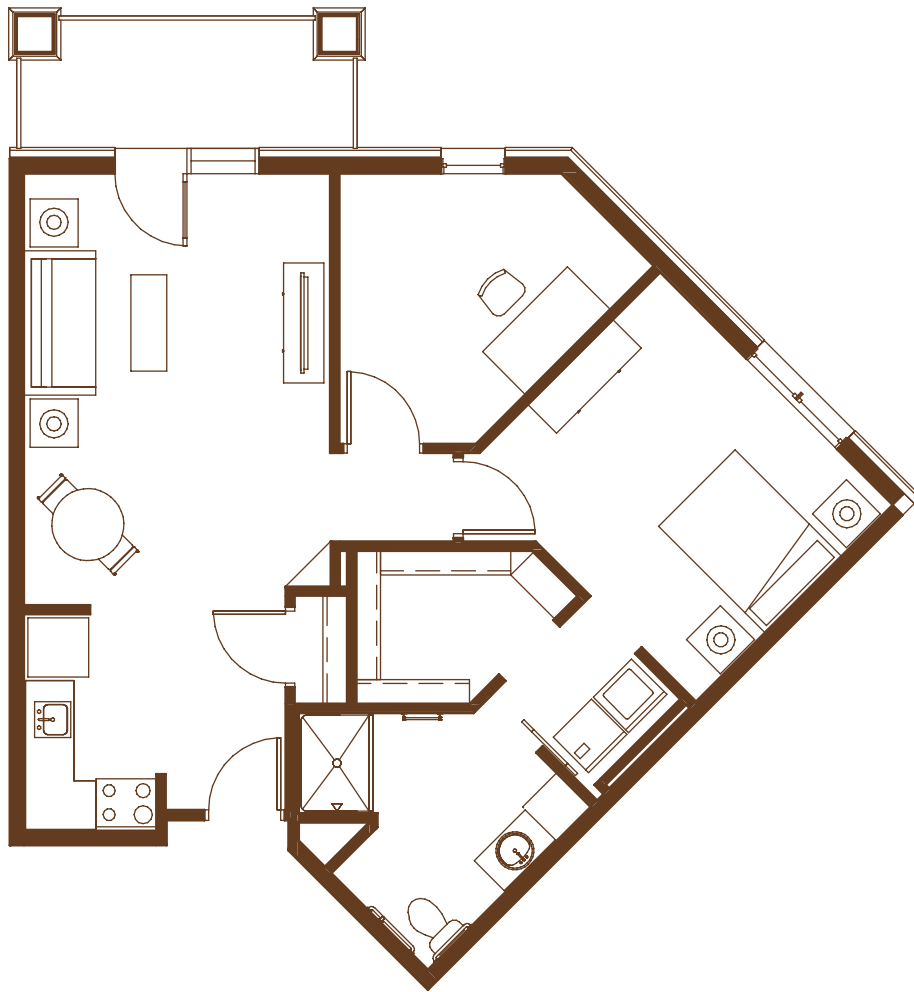

Managed by Life Care Services™

GABLE PINES

AT VADNAIS HEIGHTS

INDEPENDENT LIVING

D3

BIRCH

1 Bedroom
681 Sq. Ft.

All square footages are approximate. 1/8"=1'-0" Scale.

All square footages are approximate. 1/8"=1'-0" Scale.

1260 EAST COUNTY ROAD E. • VADNAIS HEIGHTS, MN 55110 • (651) 829-3171 • GABLEPINES.COM

Managed by Life Care Services™

GABLE PINES

AT VADNAIS HEIGHTS

INDEPENDENT LIVING

H2

CEDAR *1 Bedroom with Den*
879 Sq. Ft.

All square footages are approximate. 1/8"=1'-0" Scale.

1260 EAST COUNTY ROAD E. • VADNAIS HEIGHTS, MN 55110 • (651) 829-3171 • GABLEPINES.COM

Managed by Life Care Services™