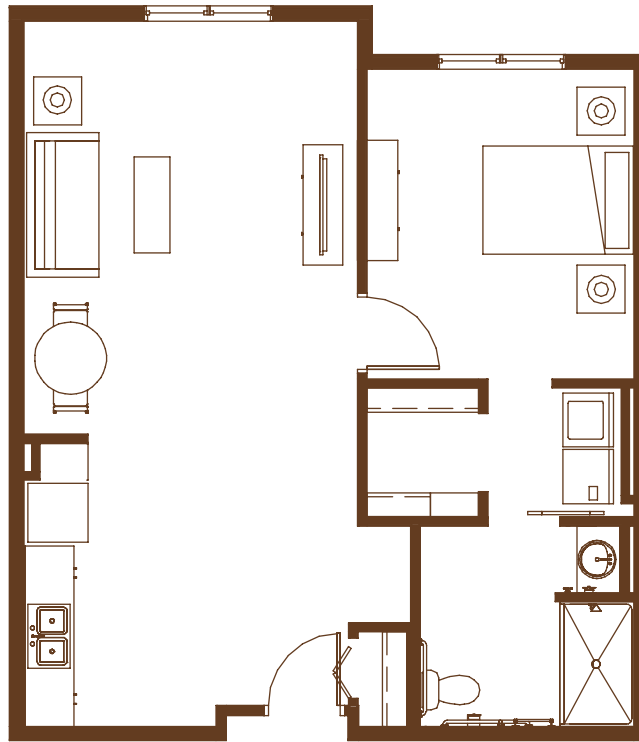

All square footages are approximate. 1/8"=1'-0" Scale.

1260 EAST COUNTY ROAD E. • VADNAIS HEIGHTS, MN 55110 • (651) 829-3171 • GABLEPINES.COM

Managed by  Life Care Services™

GABLE PINES

AT VADNAIS HEIGHTS

ASSISTED LIVING

E2

ORCHID

1 Bedroom Deluxe
763 Sq. Ft.

All square footages are approximate. 1/8"=1'-0" Scale.

1260 EAST COUNTY ROAD E. • VADNAIS HEIGHTS, MN 55110 • (651) 829-3171 • GABLEPINES.COM

Managed by  Life Care Services™

GABLE PINES

AT VADNAIS HEIGHTS

ASSISTED LIVING

H

HICKORY

1 Bedroom with Den
879 Sq. Ft.

All square footages are approximate. 1/8"=1'-0" Scale.

1260 EAST COUNTY ROAD E. • VADNAIS HEIGHTS, MN 55110 • (651) 829-3171 • GABLEPINES.COM