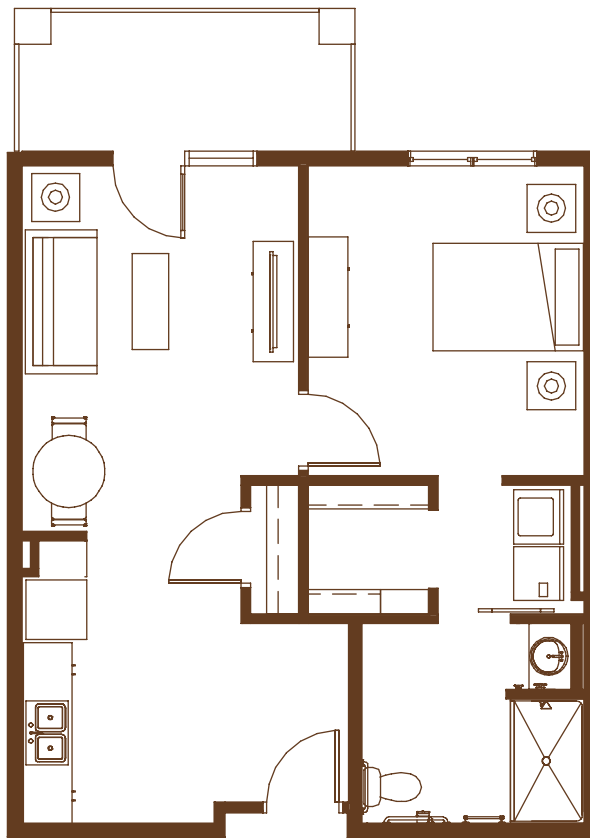

1260 EAST COUNTY ROAD E. • VADNAIS HEIGHTS, MN 55110 • (651) 829-3171 • GABLEPINES.COM

Managed by  Life Care Services™

GABLE PINES

AT VADNAIS HEIGHTS

ASSISTED LIVING

D

DAISY *1 Bedroom*
681 Sq. Ft.

All square footages are approximate. 1/8"=1'-0" Scale.