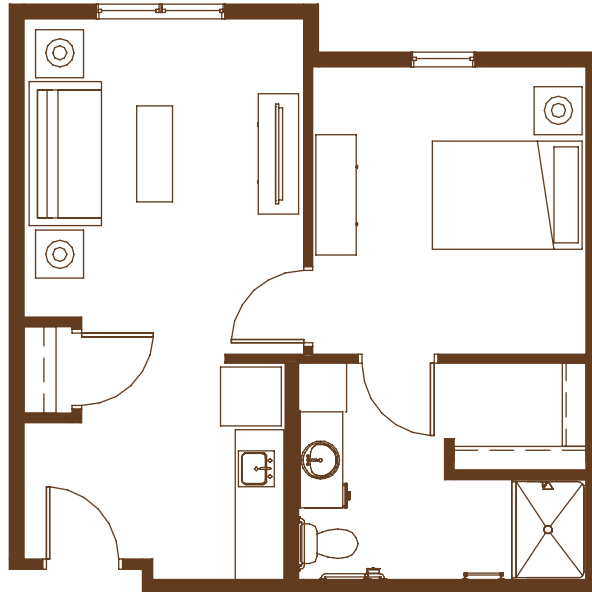

Managed by  Life Care Services™

GABLE PINES

AT VADNAIS HEIGHTS

ASSISTED LIVING

B

TRILLIUM

1 Bedroom
558 Sq. Ft.

All square footages are approximate. 1/8"=1'-0" Scale.

1260 EAST COUNTY ROAD E. • VADNAIS HEIGHTS, MN 55110 • (651) 829-3171 • GABLEPINES.COM

Managed by  Life Care Services™

GABLE PINES

AT VADNAIS HEIGHTS

ASSISTED LIVING

B2 **HOLLY** *1 Bedroom*
614 Sq. Ft.

All square footages are approximate. 1/8"=1'-0" Scale.

1260 EAST COUNTY ROAD E. • VADNAIS HEIGHTS, MN 55110 • (651) 829-3171 • GABLEPINES.COM

Managed by  Life Care Services™

GABLE PINES

AT VADNAIS HEIGHTS

ASSISTED LIVING

D

DAISY *1 Bedroom*
681 Sq. Ft.

All square footages are approximate. 1/8"=1'-0" Scale.