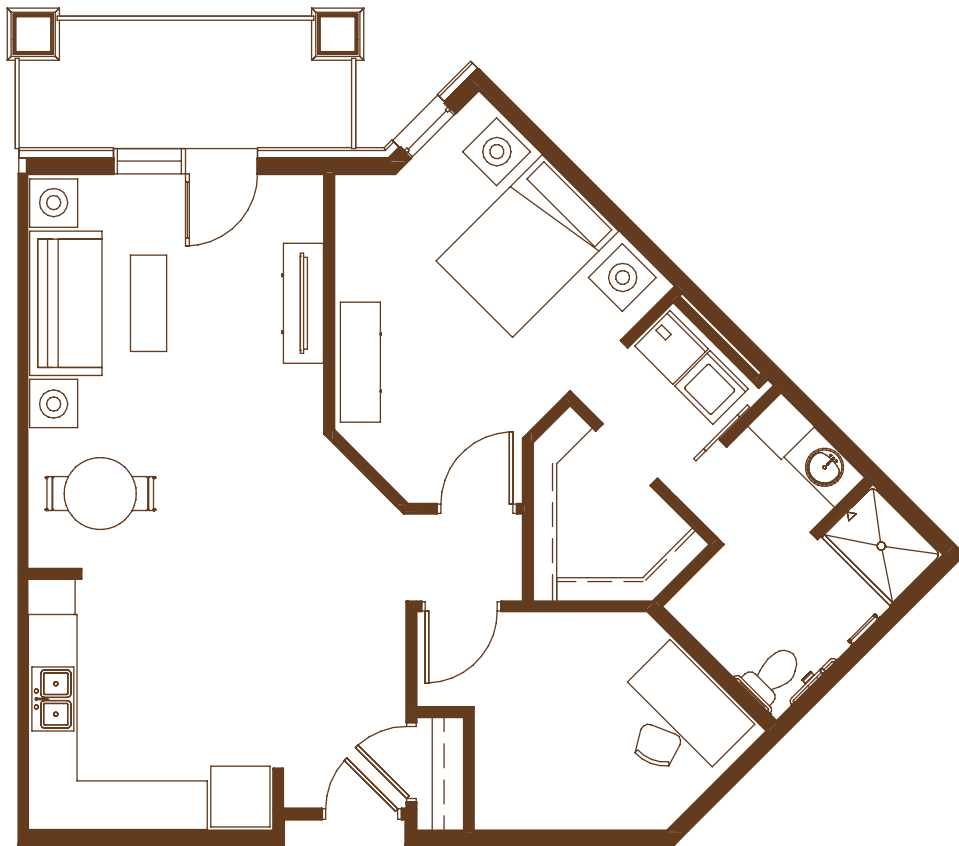

GABLE PINES

AT VADNAIS HEIGHTS

ASSISTED LIVING

H

HICKORY

1 Bedroom with Den
879 Sq. Ft.

All square footages are approximate. 1/8"=1'-0" Scale.

1260 EAST COUNTY ROAD E. • VADNAIS HEIGHTS, MN 55110 • (651) 829-3171 • GABLEPINES.COM

Managed by Life Care Services™

GABLE PINES

AT VADNAIS HEIGHTS

ASSISTED LIVING

J

ASH *1 Bedroom with Den*
914 Sq. Ft.

All square footages are approximate. 1/8"=1'-0" Scale.

1260 EAST COUNTY ROAD E. • VADNAIS HEIGHTS, MN 55110 • (651) 829-3171 • GABLEPINES.COM

Managed by  Life Care Services™

GABLE PINES

AT VADNAIS HEIGHTS

ASSISTED LIVING

K

VIOLET *2 Bedroom*
1,011 Sq. Ft.

All square footages are approximate. 1/8"=1'-0" Scale.

1260 EAST COUNTY ROAD E. • VADNAIS HEIGHTS, MN 55110 • (651) 829-3171 • GABLEPINES.COM

Managed by  Life Care Services™

GABLE PINES

AT VADNAIS HEIGHTS

ASSISTED LIVING

CHERRY 2 Bedroom
989 Sq. Ft.

All square footages are approximate. 1/8"=1'-0" Scale.

1260 EAST COUNTY ROAD E. • VADNAIS HEIGHTS, MN 55110 • (651) 829-3171 • GABLEPINES.COM