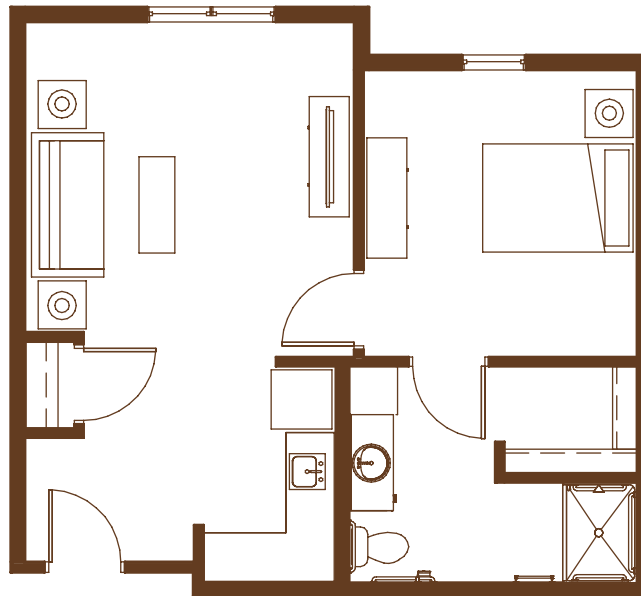

Managed by  Life Care Services™

GABLE PINES

AT VADNAIS HEIGHTS

ASSISTED LIVING

B

TRILLIUM

1 Bedroom
558 Sq. Ft.

All square footages are approximate. 1/8"=1'-0" Scale.

1260 EAST COUNTY ROAD E. • VADNAIS HEIGHTS, MN 55110 • (651) 829-3171 • GABLEPINES.COM

Managed by  Life Care Services™

GABLE PINES

AT VADNAIS HEIGHTS

ASSISTED LIVING

B2 **HOLLY** *1 Bedroom*
614 Sq. Ft.

All square footages are approximate. 1/8"=1'-0" Scale.

1260 EAST COUNTY ROAD E. • VADNAIS HEIGHTS, MN 55110 • (651) 829-3171 • GABLEPINES.COM

Managed by  Life Care Services™

GABLE PINES

AT VADNAIS HEIGHTS

ASSISTED LIVING

D

DAISY *1 Bedroom*
681 Sq. Ft.

All square footages are approximate. 1/8"=1'-0" Scale.