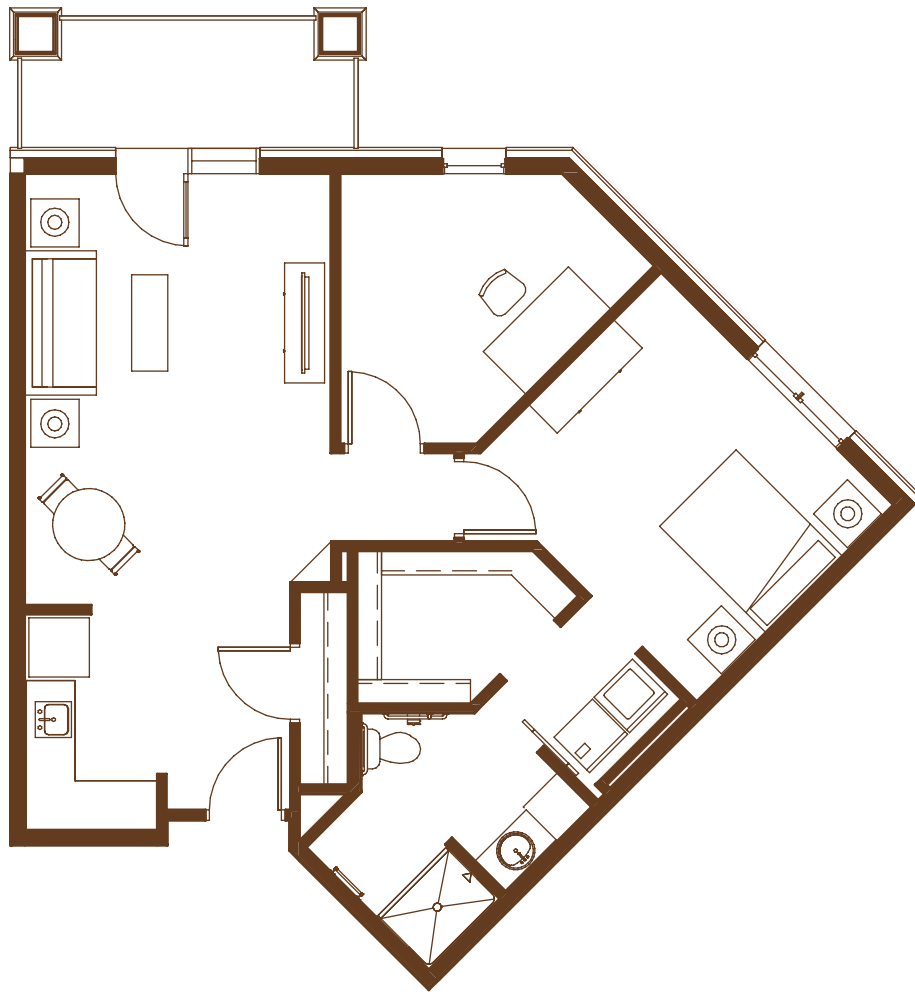

GABLE PINES

AT VADNAIS HEIGHTS

ASSISTED LIVING

H

HICKORY

1 Bedroom with Den
879 Sq. Ft.

All square footages are approximate. 1/8"=1'-0" Scale.

1260 EAST COUNTY ROAD E. • VADNAIS HEIGHTS, MN 55110 • (651) 829-3171 • GABLEPINES.COM

Managed by Life Care Services™

GABLE PINES

AT VADNAIS HEIGHTS

ASSISTED LIVING

J

ASH *1 Bedroom with Den*
914 Sq. Ft.

All square footages are approximate. 1/8"=1'-0" Scale.

1260 EAST COUNTY ROAD E. • VADNAIS HEIGHTS, MN 55110 • (651) 829-3171 • GABLEPINES.COM

Managed by  Life Care Services™

GABLE PINES

AT VADNAIS HEIGHTS

ASSISTED LIVING

K

VIOLET *2 Bedroom*
1,011 Sq. Ft.

All square footages are approximate. 1/8"=1'-0" Scale.

1260 EAST COUNTY ROAD E. • VADNAIS HEIGHTS, MN 55110 • (651) 829-3171 • GABLEPINES.COM