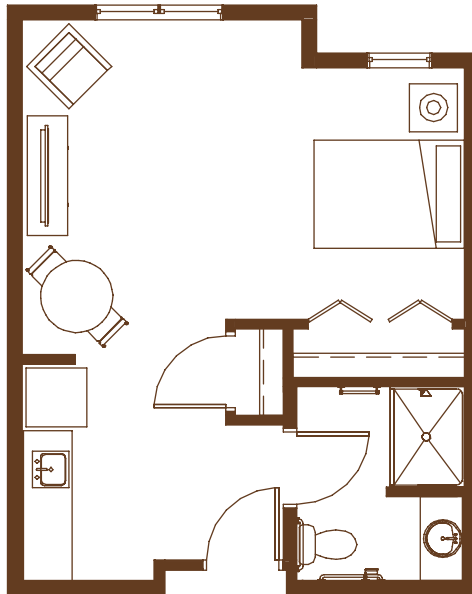

GABLE PINES

AT VADNAIS HEIGHTS

ASSISTED LIVING

A

SUNFLOWER

Studio
446 Sq. Ft.

All square footages are approximate. 1/8"=1'-0" Scale.

1260 EAST COUNTY ROAD E. • VADNAIS HEIGHTS, MN 55110 • (651) 829-3171 • GABLEPINES.COM

Managed by  Life Care Services™

GABLE PINES

AT VADNAIS HEIGHTS

ASSISTED LIVING

B

TRILLIUM

1 Bedroom
558 Sq. Ft.

All square footages are approximate. 1/8"=1'-0" Scale.