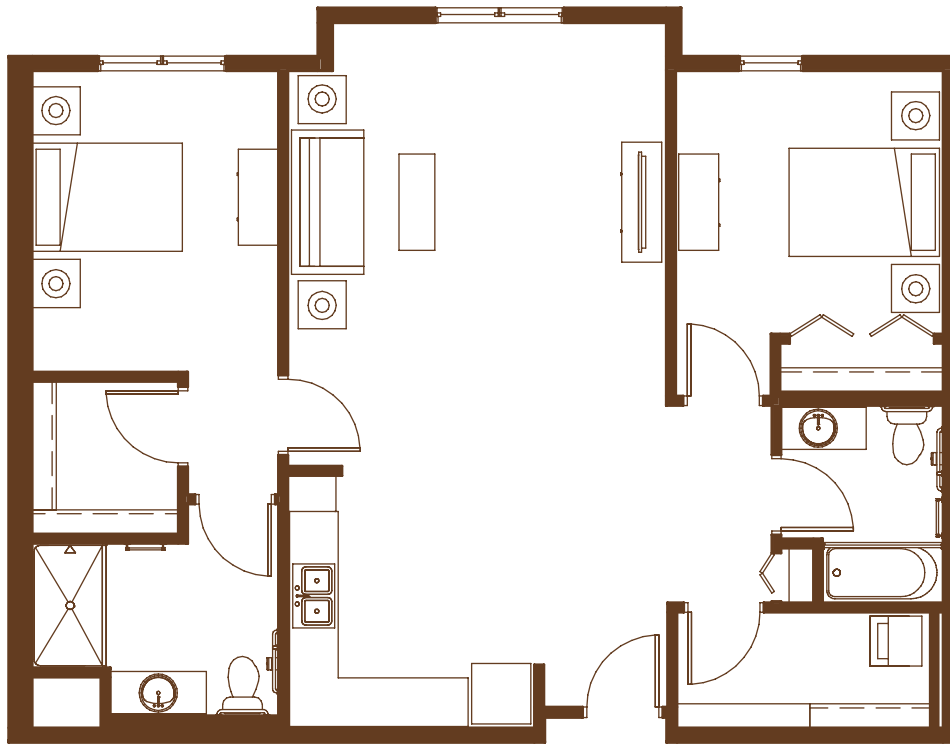

Managed by Life Care Services™

GABLE PINES

AT VADNAIS HEIGHTS

ASSISTED LIVING

M

BUTTERNUT 2 Bedroom
929 Sq. Ft.

All square footages are approximate. 1/8"=1'-0" Scale.

1260 EAST COUNTY ROAD E. • VADNAIS HEIGHTS, MN 55110 • (651) 829-3171 • GABLEPINES.COM

Managed by Life Care Services™

GABLE PINES

AT VADNAIS HEIGHTS

ASSISTED LIVING

R

FIR 2 Bedroom
1,126 Sq. Ft.

All square footages are approximate. 1/8"=1'-0" Scale.

1260 EAST COUNTY ROAD E. • VADNAIS HEIGHTS, MN 55110 • (651) 829-3171 • GABLEPINES.COM