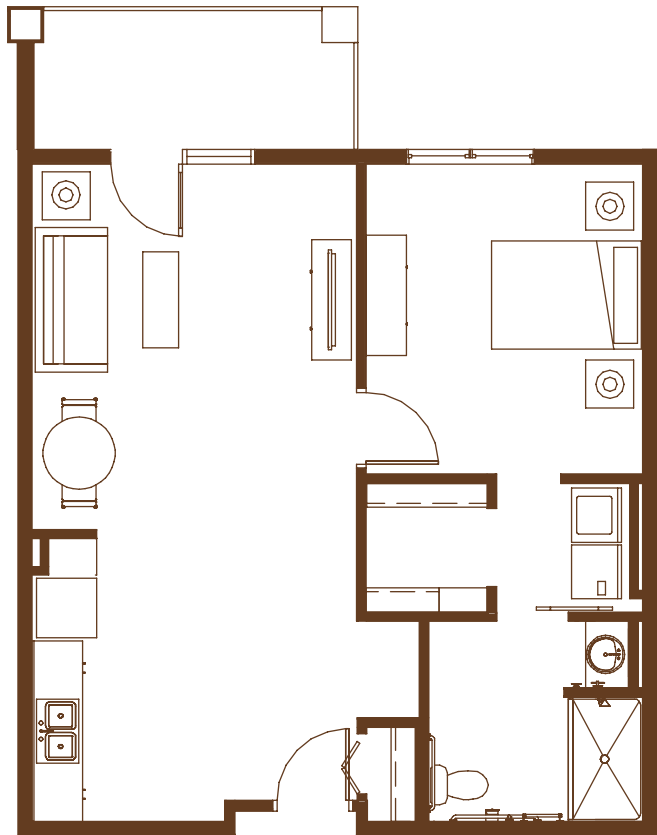

1260 EAST COUNTY ROAD E. • VADNAIS HEIGHTS, MN 55110 • (651) 829-3171 • GABLEPINES.COM

Managed by  Life Care Services™

GABLE PINES

AT VADNAIS HEIGHTS

ASSISTED LIVING

E

COTTONWOOD

1 Bedroom
734 Sq. Ft.

All square footages are approximate. 1/8"=1'-0" Scale.

1260 EAST COUNTY ROAD E. • VADNAIS HEIGHTS, MN 55110 • (651) 829-3171 • GABLEPINES.COM

Managed by  Life Care Services™

GABLE PINES

AT VADNAIS HEIGHTS