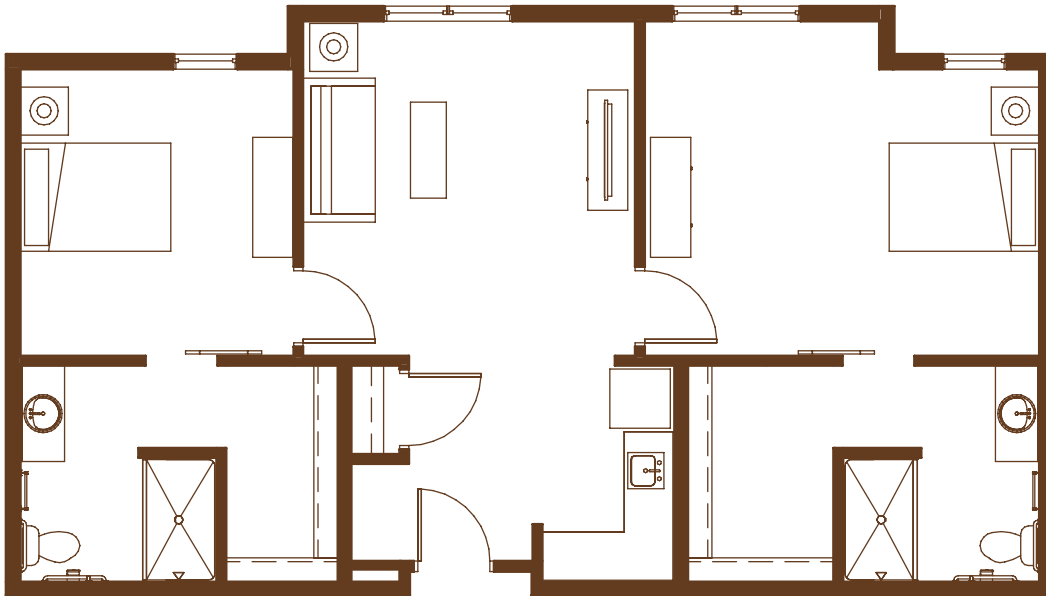

Managed by Life Care Services™

GABLE PINES

AT VADNAIS HEIGHTS

ASSISTED LIVING

J

ASH *1 Bedroom with Den*
914 Sq. Ft.

All square footages are approximate. 1/8"=1'-0" Scale.

1260 EAST COUNTY ROAD E. • VADNAIS HEIGHTS, MN 55110 • (651) 829-3171 • GABLEPINES.COM

Managed by  Life Care Services™

GABLE PINES

AT VADNAIS HEIGHTS

ASSISTED LIVING

K

VIOLET *2 Bedroom*
1,011 Sq. Ft.

All square footages are approximate. 1/8"=1'-0" Scale.

1260 EAST COUNTY ROAD E. • VADNAIS HEIGHTS, MN 55110 • (651) 829-3171 • GABLEPINES.COM

Managed by  Life Care Services™

GABLE PINES

AT VADNAIS HEIGHTS

ASSISTED LIVING

CHERRY 2 Bedroom
989 Sq. Ft.

All square footages are approximate. 1/8"=1'-0" Scale.

1260 EAST COUNTY ROAD E. • VADNAIS HEIGHTS, MN 55110 • (651) 829-3171 • GABLEPINES.COM

Managed by Life Care Services™

GABLE PINES

AT VADNAIS HEIGHTS

ASSISTED LIVING

M

BUTTERNUT 2 Bedroom
929 Sq. Ft.

All square footages are approximate. 1/8"=1'-0" Scale.

1260 EAST COUNTY ROAD E. • VADNAIS HEIGHTS, MN 55110 • (651) 829-3171 • GABLEPINES.COM