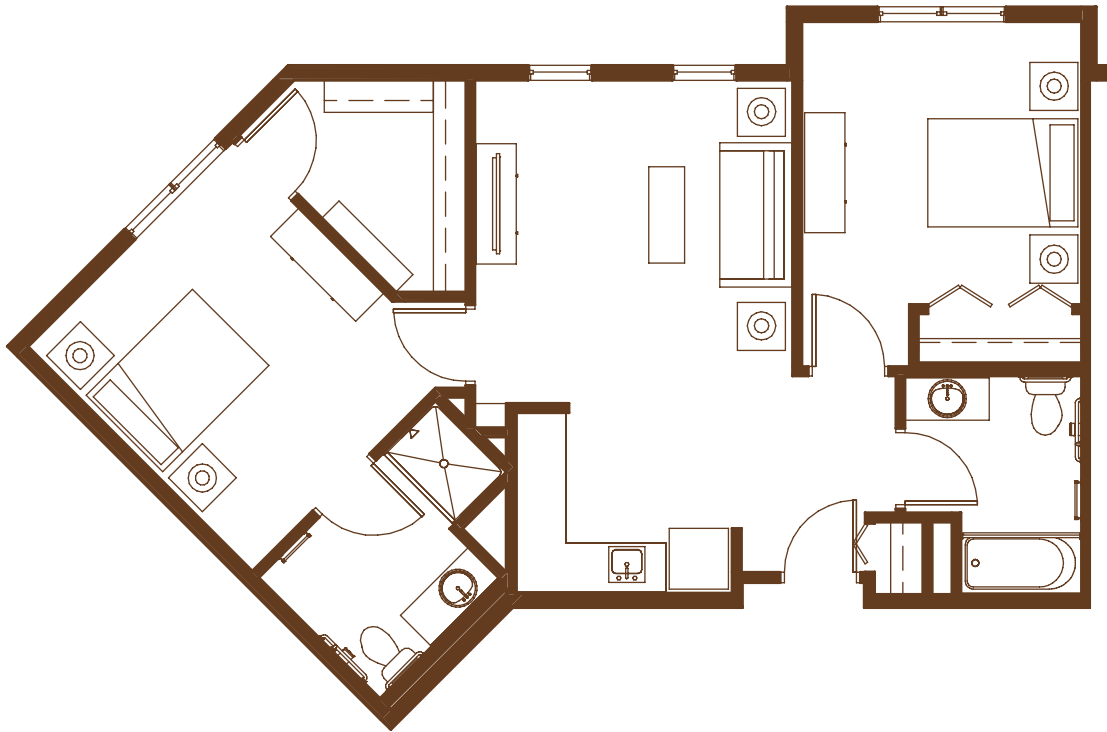

Managed by  Life Care Services™

GABLE PINES

AT VADNAIS HEIGHTS

ASSISTED LIVING

CHERRY 2 Bedroom
989 Sq. Ft.

All square footages are approximate. 1/8"=1'-0" Scale.

1260 EAST COUNTY ROAD E. • VADNAIS HEIGHTS, MN 55110 • (651) 829-3171 • GABLEPINES.COM

Managed by Life Care Services™

GABLE PINES

AT VADNAIS HEIGHTS

ASSISTED LIVING

M

BUTTERNUT 2 Bedroom
929 Sq. Ft.

All square footages are approximate. 1/8"=1'-0" Scale.

1260 EAST COUNTY ROAD E. • VADNAIS HEIGHTS, MN 55110 • (651) 829-3171 • GABLEPINES.COM

Managed by Life Care Services™

GABLE PINES

AT VADNAIS HEIGHTS

ASSISTED LIVING

R

FIR 2 Bedroom
1,126 Sq. Ft.

All square footages are approximate. 1/8"=1'-0" Scale.

1260 EAST COUNTY ROAD E. • VADNAIS HEIGHTS, MN 55110 • (651) 829-3171 • GABLEPINES.COM