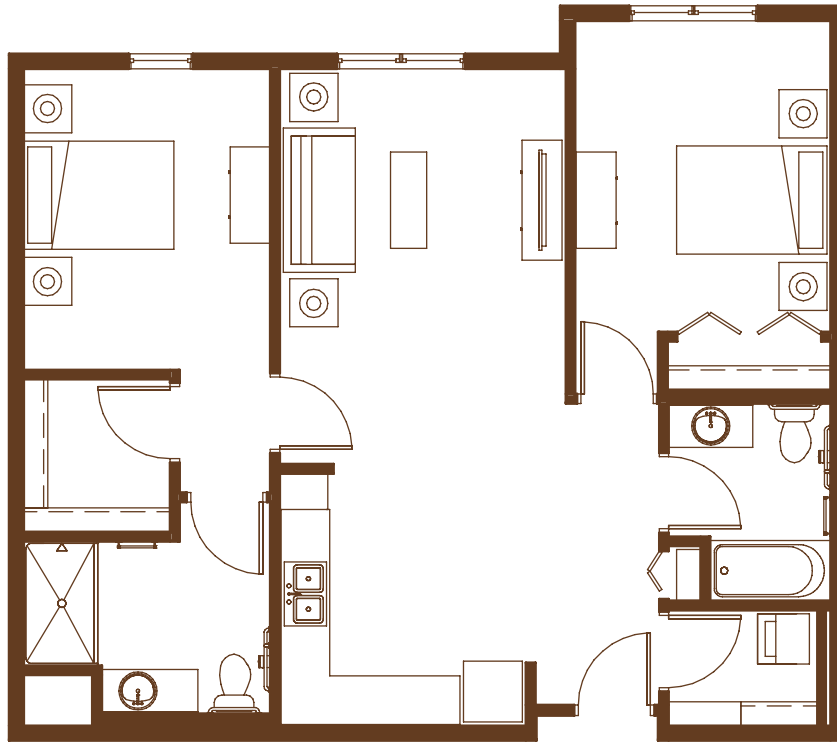

Managed by  Life Care Services™

GABLE PINES

AT VADNAIS HEIGHTS

ASSISTED LIVING

K

VIOLET *2 Bedroom*
1,011 Sq. Ft.

All square footages are approximate. 1/8"=1'-0" Scale.

1260 EAST COUNTY ROAD E. • VADNAIS HEIGHTS, MN 55110 • (651) 829-3171 • GABLEPINES.COM

Managed by  Life Care Services™

GABLE PINES

AT VADNAIS HEIGHTS

ASSISTED LIVING

CHERRY 2 Bedroom
989 Sq. Ft.

All square footages are approximate. 1/8"=1'-0" Scale.

1260 EAST COUNTY ROAD E. • VADNAIS HEIGHTS, MN 55110 • (651) 829-3171 • GABLEPINES.COM

Managed by Life Care Services™

GABLE PINES

AT VADNAIS HEIGHTS

ASSISTED LIVING

M

BUTTERNUT 2 Bedroom
929 Sq. Ft.

All square footages are approximate. 1/8"=1'-0" Scale.

1260 EAST COUNTY ROAD E. • VADNAIS HEIGHTS, MN 55110 • (651) 829-3171 • GABLEPINES.COM

Managed by Life Care Services™

GABLE PINES

AT VADNAIS HEIGHTS

ASSISTED LIVING

R

FIR 2 Bedroom
1,126 Sq. Ft.

All square footages are approximate. 1/8"=1'-0" Scale.

1260 EAST COUNTY ROAD E. • VADNAIS HEIGHTS, MN 55110 • (651) 829-3171 • GABLEPINES.COM